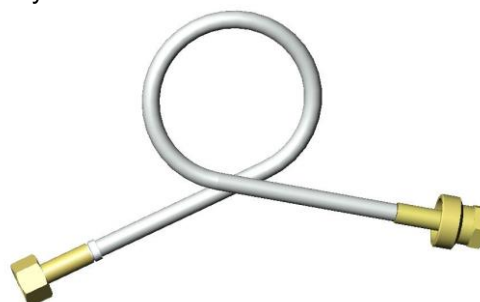

High pressure connections SLR

Elbow connection tube SLR for cylinder battery

Plastic hose SLR for cylinder battery and cylinder bundle

Metal corrugated hose SLR for cylinder battery and cylinder bundle

Elbow connection tubes are flexible Copper tubes and connect the cylinder to the distributing main with a non-return valve. Delivery condition: single bend, cylinder side.

Advantage: Copper tubes, as opposed to plastic hose; do not require the prescribed annual inspection.

Connection hose SLR are flexible high pressure hose and connect the cylinder or a cylinder bundle to the distributing main with a non-return valve.

NOTE: Only metal corrugated hose is allowed with oxygen.

All three variations were conceived specially for our distributing main with a non-return valves.

Elbow connection tube SLR for cylinder battery, PN 200 bar