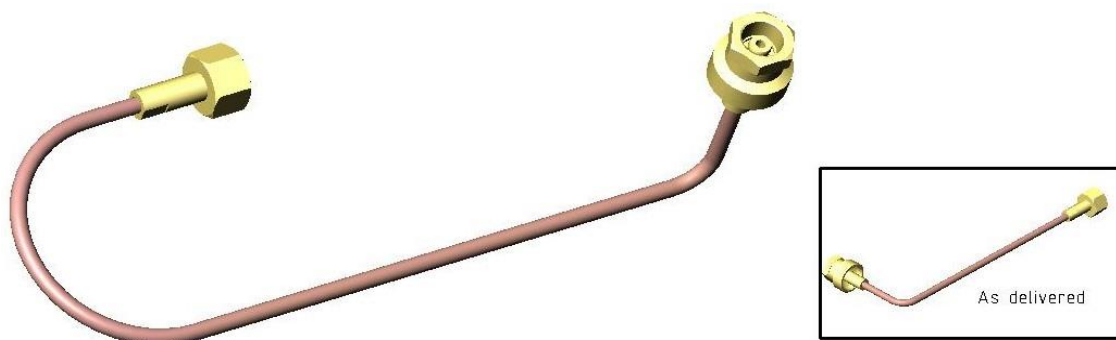

High pressure connections SLR

Elbow connection tube SLR for cylinder battery

Plastic hose SLR for cylinder battery and cylinder bundle

Metal corrugated hose SLR for cylinder battery and cylinder bundle

Elbow connection tubes are flexible Copper tubes and connect the cylinder to the distributing main with a non-return valve. Delivery condition: single bend, cylinder side.

Advantage: Copper tubes, as opposed to plastic hose; do not require the prescribed annual inspection.

Connection hose SLR are flexible high pressure hose and connect the cylinder or a cylinder bundle to the distributing main with a non-return valve.

NOTE: Only metal corrugated hose is allowed with oxygen.

All three variations were conceived specially for our distributing main with a non-return valves.

Elbow connection tube SLR for cylinder battery, PN 200 bar

Hornung GmbH
Rathenaustraße 55, 63263 Neu-Isenburg

Phone: +49 6102 7883-70
Fax: +49 6102 7883-40

www.hornung.org
info@hornung.org

Elbow connection tube SLR for cylinder battery, PN 200 bar, continued

Order No.	Length	Norm	Gas type	Material
920111	800 mm	CGA 540 (USA)	Oxygen	Copper
920811	800 mm	CGA 326 (USA)	Laughing gas(N2O)	Copper
920511	800 mm	CGA 346 (USA)	Compressed air	Copper
920311	800 mm	CGA 320 (USA)	Carbon dioxide	Copper
920411	800 mm	CGA 580 (USA)	Nitrogen	Copper
920112	800 mm	BS 341 (GB)	Oxygen	Copper
920812	800 mm	BS 341 (GB)	Laughing gas(N2O)	Copper
920512	800 mm	BS 341 (GB)	Compressed air	Copper
920312	800 mm	BS 341 (GB)	Carbon dioxide	Copper
920412	800 mm	BS 341 (GB)	Nitrogen	Copper